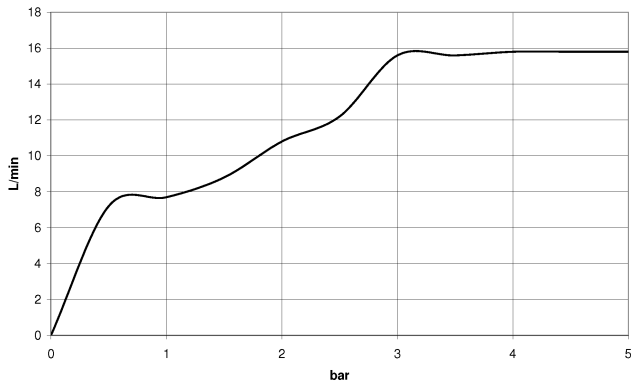

## TARA Shower set - Brushed Champagne (22kt Gold)

---

TARA

ST 050 203 1892

ST 050 203 1892

mm [inches]

### Flow rate chart