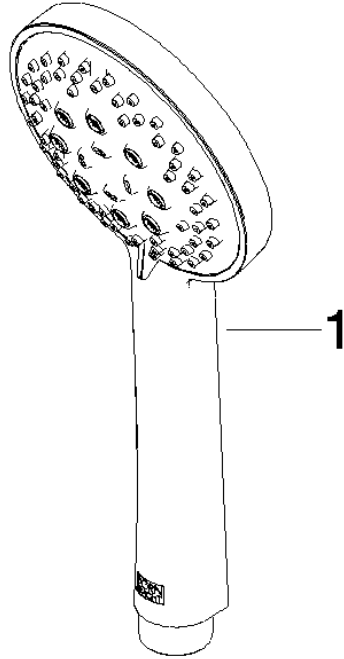

ST 050 203 1892

- slide bar
- Pipe diameter 18 mm
- rosettes Ø 55 mm
- gauge 800 mm
- metal shower hose 1750mm with integrated anti-twist protection
- shower hose connector 3/8"
- Three or five settings: COMPACT RAIN, COMPACT SOFT FLOW, COMPACT AQUAPRESSURE FLOW, max. flow rate 15 l/min (at 3 bar)
- Function from: 7 l/min
- spray head Ø 100mm

## TARA Shower set - Brushed Champagne (22kt Gold)

---

TARA

ST 050 203 1892

ST 050 203 1892

mm [inches]

### Flow rate chart

### Spare parts list

No.	Item Number	Name	Quantity used	Delivery time
1	09 23 01 039 90	sieve	1	2

ST 050 203 1892

- slide bar
- Pipe diameter 18 mm
- rosettes Ø 55 mm
- gauge 800 mm
- metal shower hose 1750mm with integrated anti-twist protection
- shower hose connector 3/8"