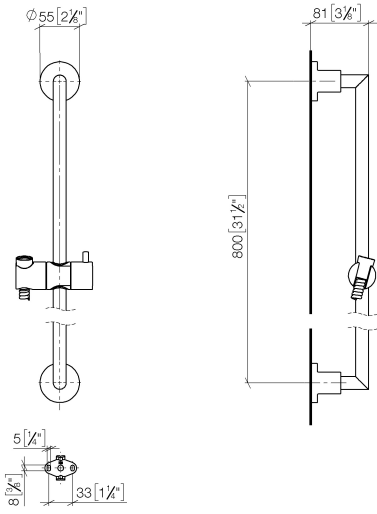

ST 050 203 1892

- slide bar
- Pipe diameter 18 mm
- rosettes Ø 55 mm
- gauge 800 mm
- metal shower hose 1750mm with integrated anti-twist protection
- shower hose connector 3/8"
- Three or five settings: COMPACT RAIN, COMPACT SOFT FLOW, COMPACT AQUAPRESSURE FLOW, max. flow rate 15 l/min (at 3 bar)
- Function from: 7 l/min
- spray head Ø 100mm

### Spare parts list

No.	Item Number	Name	Quantity used	Delivery time
1	09 23 01 039 90	sieve	1	2

ST 050 203 1892

- slide bar
- Pipe diameter 18 mm
- rosettes Ø 55 mm
- gauge 800 mm
- metal shower hose 1750mm with integrated anti-twist protection
- shower hose connector 3/8"

## TARA Shower set - Brushed Champagne (22kt Gold)

---

TARA

ST 050 203 1892

ST 050 203 1892

mm [inches]

ST 050 203 1892

Parts for other finishes can be found here: [Chrome](#)

**Spare parts list**

No.	Item Number	Name	Quantity used	Delivery time
1	05 17 20 739 00 90	fixing set	2	2
2	09 30 30 071 90	screw	2	2
3	09 30 11 046 90	disc	2	2
4	08 17 89 505-46	holder	2	30
5	04 31 11 113 00 90	pin	2	2
6	05 28 22 590 00-46	bar	1	30
7	12 580 970-46	Slide unit - Brushed Champagne (22kt Gold)	1	30
8	28 322 970-46	Metal shower hose 1/2" x 3/8" x 1750 mm - Brushed Champagne (22kt Gold)	1	30