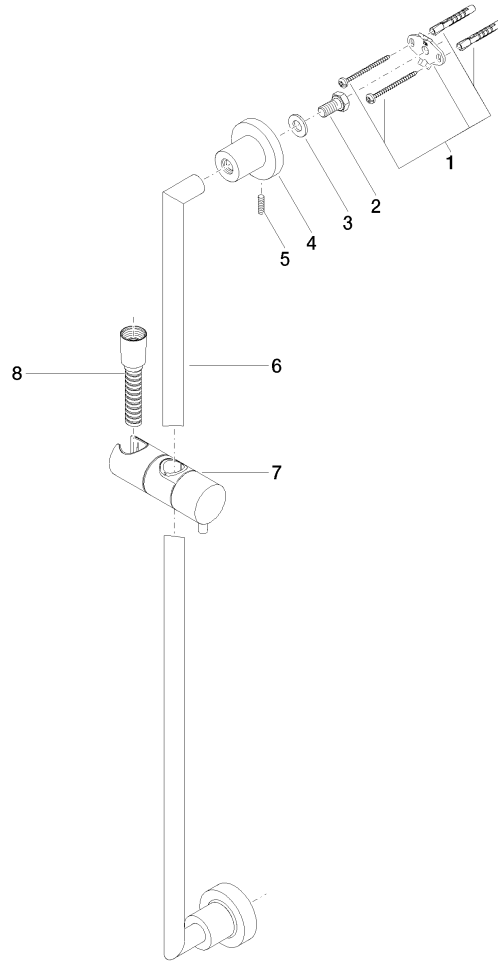

ST 050 203 1892

- slide bar
- Pipe diameter 18 mm
- rosettes Ø 55 mm
- gauge 800 mm
- metal shower hose 1750mm with integrated anti-twist protection
- shower hose connector 3/8"
- Three or five settings: COMPACT RAIN, COMPACT SOFT FLOW, COMPACT AQUAPRESSURE FLOW, max. flow rate 15 l/min (at 3 bar)
- Function from: 7 l/min
- spray head Ø 100mm

### Spare parts list

No.	Item Number	Name	Quantity used	Delivery time
1	09 23 01 039 90	sieve	1	2

ST 050 203 1892

- slide bar
- Pipe diameter 18 mm
- rosettes Ø 55 mm
- gauge 800 mm
- metal shower hose 1750mm with integrated anti-twist protection
- shower hose connector 3/8"

## TARA Shower set - Brushed Champagne (22kt Gold)

---

TARA

ST 050 203 1892

ST 050 203 1892

mm [inches]

ST 050 203 1892

Parts for other finishes can be found here: [Chrome](#)

**Spare parts list**

No.	Item Number	Name	Quantity used	Delivery time
1	05 17 20 739 00 90	fixing set	2	2
2	09 30 30 071 90	screw	2	2
3	09 30 11 046 90	disc	2	2
4	08 17 89 505-46	holder	2	30
5	04 31 11 113 00 90	pin	2	2
6	05 28 22 590 00-46	bar	1	30
7	12 580 970-46	Slide unit - Brushed Champagne (22kt Gold)	1	30
8	28 322 970-46	Metal shower hose 1/2" x 3/8" x 1750 mm - Brushed Champagne (22kt Gold)	1	30