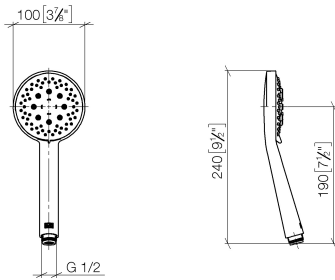

ST 050 203 1892

- slide bar
- Pipe diameter 18 mm
- rosettes Ø 55 mm
- gauge 800 mm
- metal shower hose 1750mm with integrated anti-twist protection
- shower hose connector 3/8"
- Three or five settings: COMPACT RAIN, COMPACT SOFT FLOW, COMPACT AQUAPRESSURE FLOW, max. flow rate 15 l/min (at 3 bar)
- Function from: 7 l/min
- spray head Ø 100mm

## TARA Shower set - Brushed Champagne (22kt Gold)

---

TARA

ST 050 203 1892

ST 050 203 1892

mm [inches]

### Flow rate chart

### Spare parts list

No.	Item Number	Name	Quantity used	Delivery time
1	09 23 01 039 90	sieve	1	2

ST 050 203 1892

- slide bar
- Pipe diameter 18 mm
- rosettes Ø 55 mm
- gauge 800 mm
- metal shower hose 1750mm with integrated anti-twist protection
- shower hose connector 3/8"